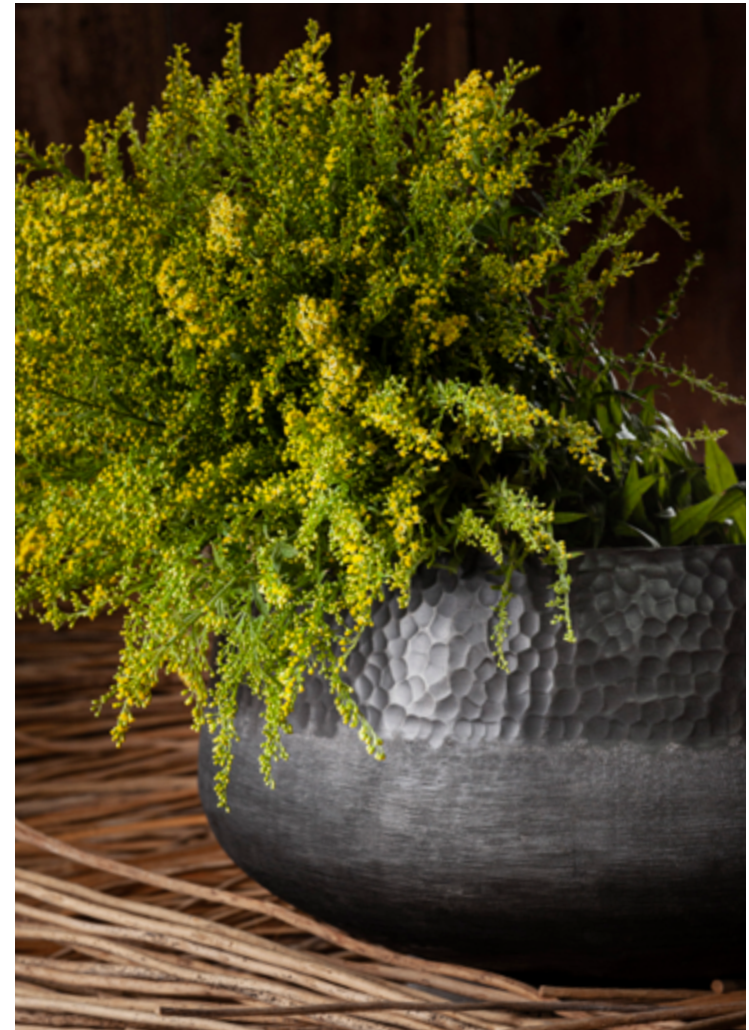

FORJA

Elemento essencial da humanidade, o metal se transforma em acessórios singulares e carregados de personalidade na coleção Forja.

FORJA

An essential element of humanity, metal becomes unique and full of personality accessories in the Forge collection.

FORJA

Elemento esencial de la humanidad, el metal se transforma en accesorios singulares y cargados de personalidad en la colección Forja.